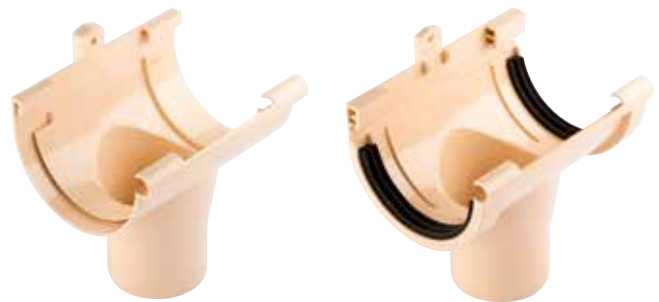

FITT increase its offers with a specific universal stop end for central outlet (glued and seal system).

INVISIBLE FASCIA BRACKET

Functionality and aesthetic: the concealed supporting system of the gutter, being invisible from below, allows to fully appreciate the finishing of the different colors and the purity of profiles (available for C140 rainwater system).

WAVE ROOF FIXING

FITT Rain wave roof fixing is adjustable to fit perfectly the slope of the roof.

Thanks to the elongated hole and the stainless steel bolts, the wave roof fixing allows to attach the PVC bracket to any height. This unique accessory allows to fix the gutter on corrugated metal sheet and small thickness roofs.

FITT Rain wave roof fixing can be oriented thanks to marks (specifying angle value) and to the locking of the desired position, thus allowing preparation of materials before installation.

FITTING SYSTEMS

FITT Rain is complete, easy adaptable to buildings of every size and user-friendly: assembly is possible both by gluing and by means of gaskets, allowing effortless jointing.

The compressible EPDM gaskets guarantee longer tightness and duration. This system results in flexible, watertight and leak proof-joint.