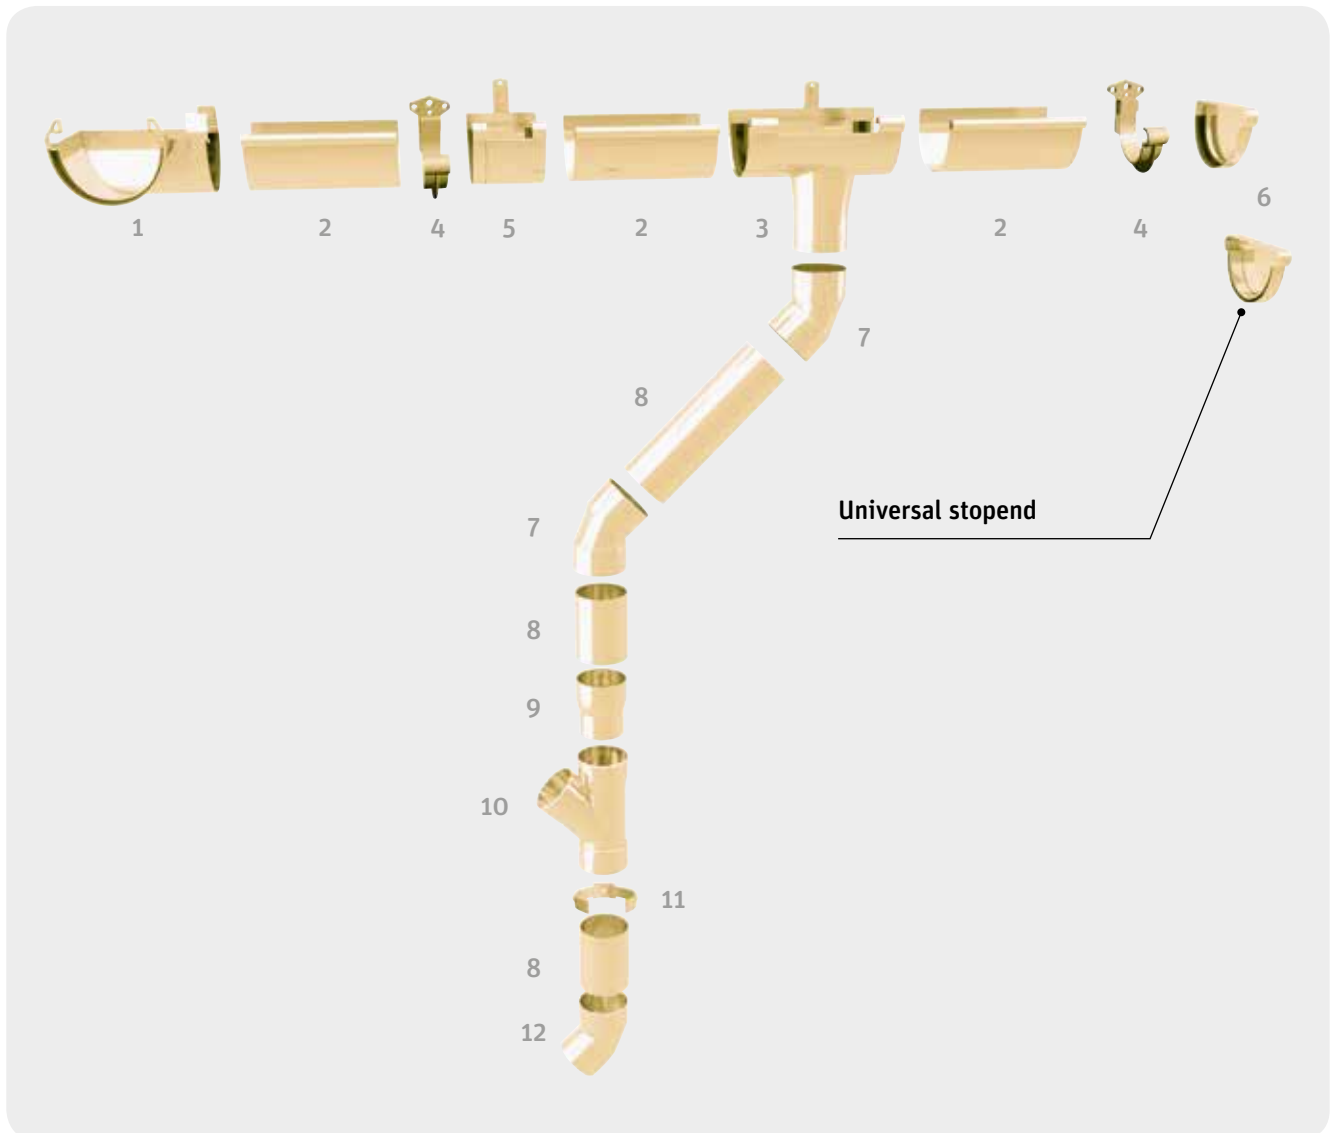

G80 rainwater system

1. Universal angle
2. Gutter
3. Outlet
4. Fascia bracket
5. Joint
6. Universal stop end

7. Bend
8. Raining pipe $\varnothing 50$ mm
9. Coupling
10. Branch
11. Pipe clip
12. Bend

G80 components