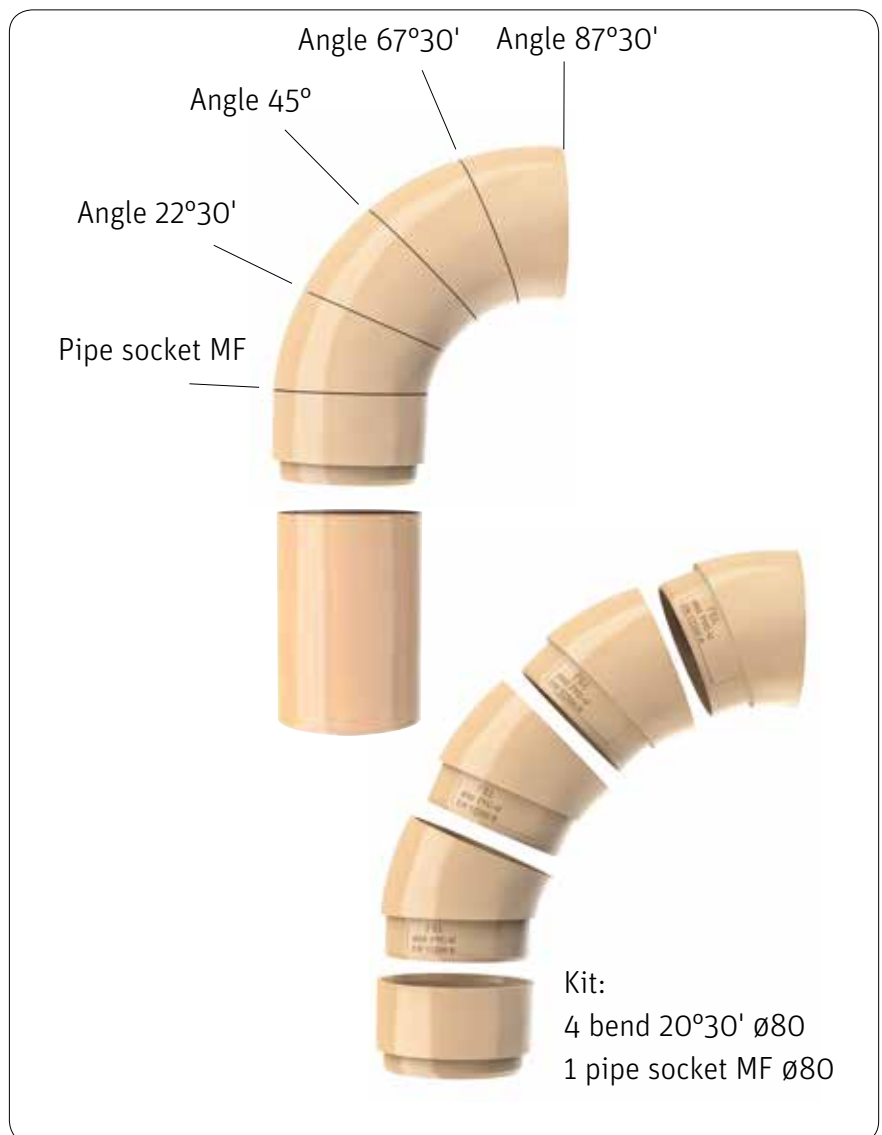

Rainwater system plus

COEXTRUSION

FITT Rain offers a range of co-extruded gutters and rain pipes. Coextrusion is the technology in which two different types of thermopolymers are formed into a multi-layer product. This combination of materials ensures greater strength, long-term protection against atmospheric conditions and prevents cracks and leaks caused by expansion in case of extreme heat.

ADJUSTABLE BEND

NEW

22° - 87°

ADJUSTABLE ANGLE

NEW

60° - 160°

The adjustable angle allows to perform sections at 60°, 90°, 120°, 135° and 160°, guaranteeing the necessary flexibility to preserve the curvature angle of the gutter profile.

The lines allow a precise angle cut.

The adjustable angle can be positioned and glued after cutting through the three EPDM gaskets available.

UNIVERSAL STOP END

FITT rain offers an innovative universal stop end, adaptable both for the left and right side of the gutter and suitable also for outlet (glued system).