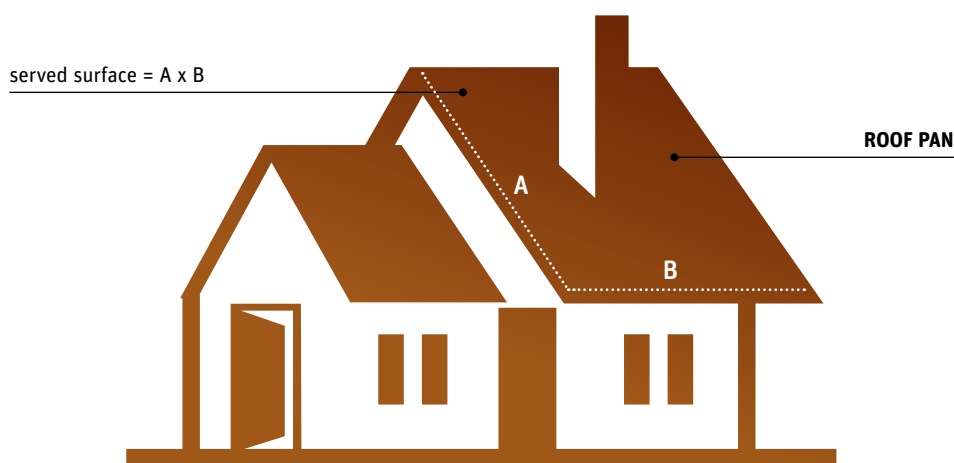

The right gutter profile for every roof

Gutters, as rainwater gatherers, are requested to grant high quality attributes and great performances. Having a long time robustness in spite of all weather conditions is a must too. A further characteristic needed by gutters is also a natural fusion with the landscape context where they are going to be placed in. Different climates, panoramas and architectonic styles, call for specific rainwater; requiring them to be able to have a proper harmonization with specific buildings of each geographic area.

In order to fulfill such complex market's requests, FITT produces a wide and complete range of PVC rainwater, offering highest physicalmechanics and aesthetical characteristics.

Quality materials, functionality and design are easy to be found in all four FITT rainwater. They are available in both mono or co-extruded version with color ranges spacing from traditional to new fashion ones.

SERVED SURFACE	PROFILE	GUTTER DEVELOPMENT	RAIN PIPE DIAMETER
less than 35 m²	G80	16 cm	Ø50 mm
between 35 and 80 m²	G125	25 cm	Ø80 mm
greater than 80 m²	G165	33 cm	Ø100 mm
between 35 and 80 m²	C140	29,5 cm	Ø80 mm