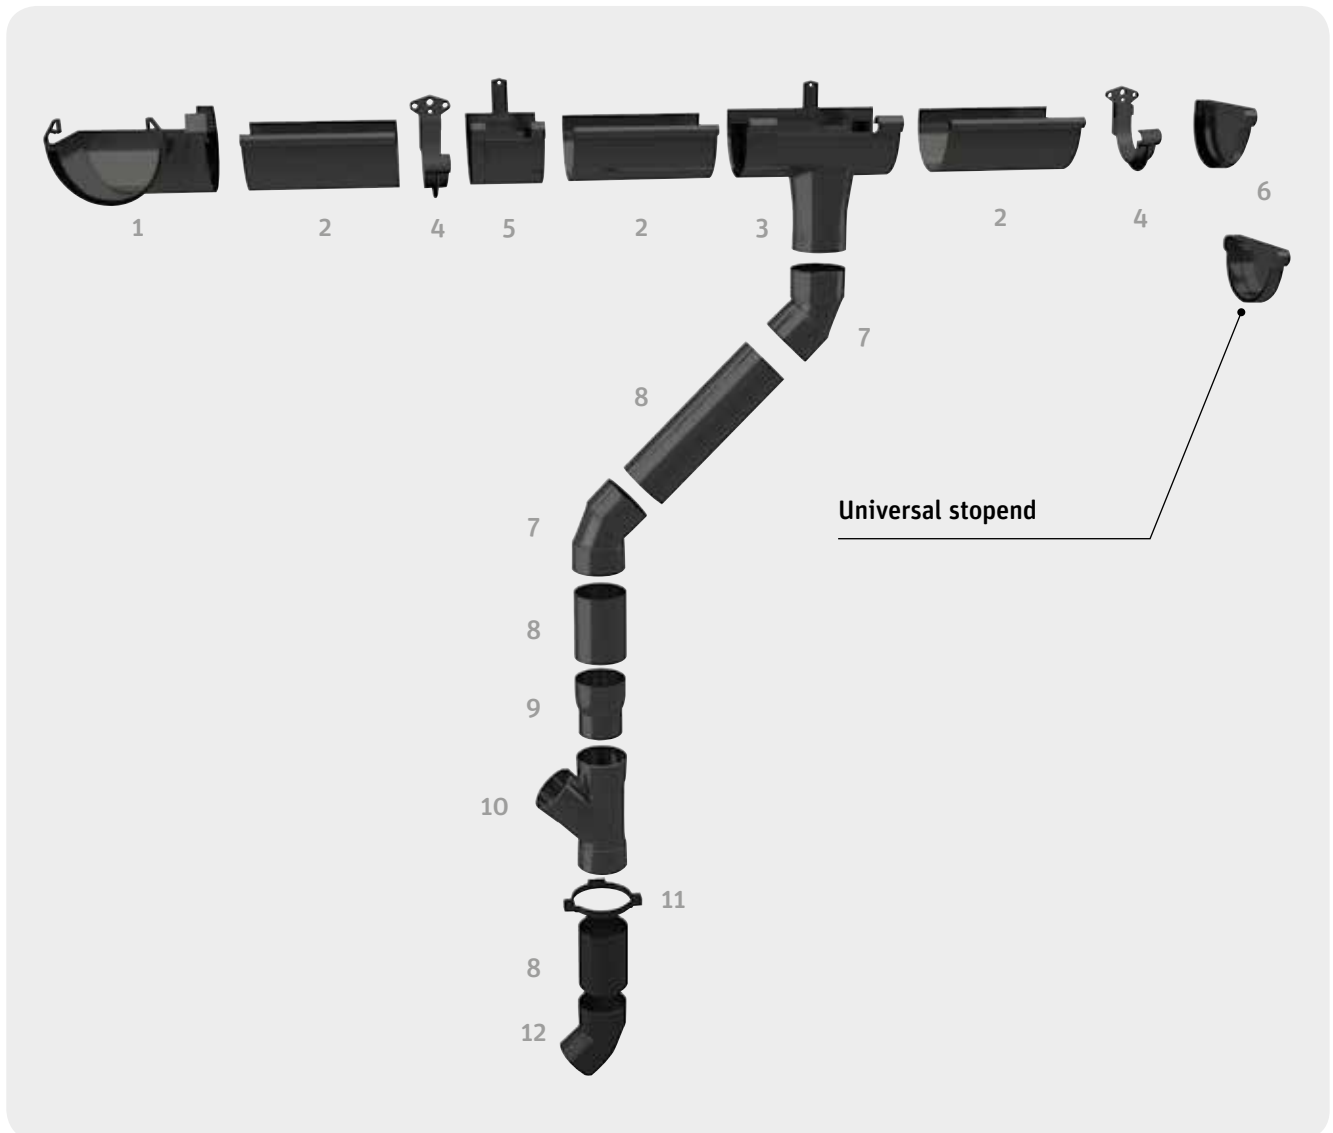

G165 rainwater system

1. Angle

2. Gutter

3. Central outlet

4. Fascia bracket

5. Joint

6. Stop end

7. Bend

8. Raining pipe $\varnothing$ 100 mm

9. Coupling

10. Branch

11. Pipe clip

12. Bend

G165 components

MODEL	DESCRIPTION	QTY / PACK	LENGTH / PACK	BOX DIMENSION	QTY / PALLET	LENGTH / PALLET	COLOR	ITEM NR	EAN13	LABEL LANGS.
	Gutter - 4 mt	10	40 mt	–	180	720 mt	○ white	330311654015301	3396046892356	–
	Gutter - 4 mt	10	40 mt	–	180	720 mt	● sand	330211654015301	3396046703324	–
	Gutter - 3 mt	10	30 mt	–	180	540 mt	● light grey	338041253003660	8011963765938	–
	Gutter - 4 mt	10	40 mt	–	180	720 mt	● light grey	330411654015301	3396046703317	–
	Raining pipe ø100 - 4 mt	5	20 mt	–	80	320 mt	○ white	308031004018301	3396046892363	FR, ES, UK, IT
	Raining pipe ø100 - 3 mt	5	15 mt	–	80	240 mt	● sand	308021003018301	3396046892332	FR, ES, UK, IT
	Raining pipe ø100 - 4 mt	5	20 mt	–	80	320 mt	● sand	308021004018301	3396046711022	FR, ES, UK, IT
	Raining pipe ø100 - 3 mt	5	15 mt	–	80	240 mt	● light grey	308041003009600	8011963767802	FR, ES, PT, UK
	Raining pipe ø100 - 4 mt	5	20 mt	–	80	320 mt	● light grey	308001004018301	3396046711015	FR, ES, UK, IT

MODEL	DESCRIPTION	QTY / BAG	QTY / BOX	BOX DIMENSION	QTY / PALLET	LENGTH / PALLET	COLOR	ITEM NR	EAN13	LABEL LANGS.
	Fascia bracket	–	50	60 x 20 x 31 cm	3.000	–	○ white	4107658	3396046760105	FR, ES, UK, IT
	Fascia bracket	–	50	60 x 20 x 31 cm	3.000	–	● sand	4107655	3396046723322	FR, ES, UK, IT
	Fascia bracket	–	50	60 x 20 x 31 cm	3.000	–	● light grey	4107654	3396046723315	FR, ES, UK, IT
	Wave roof fixing	–	100	60 x 20 x 31 cm	–	–	○ white	4106949	8011963763859	FR, ES, PT, UK
	Wave roof fixing	–	100	60 x 20 x 31 cm	–	–	● sand	4108095^(*)	8011963780412^(*)	FR, ES, UK, IT
	Wave roof fixing	–	100	60 x 20 x 31 cm	–	–	● light grey	4108096^(*)	8011963780429^(*)	FR, ES, UK, IT
	Universal angle 90° (to be glued)	–	5	60 x 20 x 31 cm	300	–	○ white	4107579	3396046760204	FR, ES, UK, IT
	Universal angle 90° (to be glued)	–	5	60 x 20 x 31 cm	300	–	● sand	4107576	3396046765728	FR, ES, UK, IT
	Universal angle 90° (to be glued)	–	5	60 x 20 x 31 cm	300	–	● light grey	4107577	3396046765711	FR, ES, UK, IT
	Universal angle 90° (with rubber seal)	–	5	60 x 20 x 31 cm	150	–	● light grey	4106963	8011963765174	FR, ES, PT, UK
	Union bracket (to be glued)	–	20	60 x 20 x 31 cm	1.200	–	○ white	4107739	3396046760112	FR, ES, UK, IT
	Union bracket (to be glued)	–	20	60 x 20 x 31 cm	1.200	–	● sand	4107738	3396046761720	FR, ES, UK, IT
	Union bracket (to be glued)	–	20	60 x 20 x 31 cm	1.200	–	● light grey	4107737	3396046761713	FR, ES, UK, IT
	Union bracket (with rubber seal)	–	10	60 x 20 x 31 cm	600	–	● sand	4107736	3396046761928	FR, ES, UK, IT
	Union bracket (with rubber seal)	–	10	60 x 20 x 31 cm	600	–	● light grey	4107735	3396046761911	FR, ES, UK, IT
	Central outlet (to be glued)	–	8	60 x 40 x 31 cm	320	–	○ white	4107690	3396046760150	FR, ES, UK, IT
	Central outlet (to be glued)	–	8	60 x 40 x 31 cm	320	–	● sand	4107687	3396046762727	FR, ES, UK, IT
	Central outlet (to be glued)	–	8	60 x 40 x 31 cm	320	–	● light grey	4107686	3396046762710	FR, ES, UK, IT
	Central outlet (with rubber seal)	–	8	60 x 40 x 31 cm	320	–	● sand	4107689	3396046762925	FR, ES, UK, IT
	Central outlet (with rubber seal)	–	8	60 x 40 x 31 cm	320	–	● light grey	4107688	3396046762918	FR, ES, UK, IT

(*) upon request