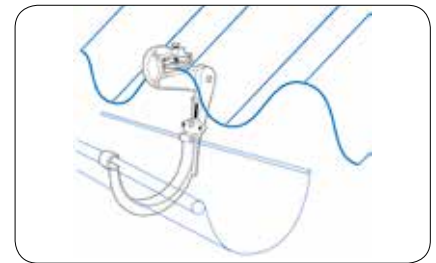

The lines allow a precise angle cut.

The adjustable angle can be positioned and glued after cutting through the three EPDM gaskets available.

UNIVERSAL STOP END

FITT rain offers an innovative universal stop end, adaptable both for the left and right side of the gutter and suitable also for outlet (glued system).

FITT increase its offers with a specific universal stop end for central outlet (glued and seal system).

INVISIBLE FASCIA BRACKET

Functionality and aesthetic: the concealed supporting system of the gutter, being invisible from below, allows to fully appreciate the finishing of the different colors and the purity of profiles (available for C140 rainwater system).

WAVE ROOF FIXING

FITT Rain wave roof fixing is adjustable to fit perfectly the slope of the roof.

Thanks to the elongated hole and the stainless steel bolts, the wave roof fixing allows to attach the PVC bracket to any height. This unique accessory allows to fix the gutter on corrugated metal sheet and small thickness roofs.

FITT Rain wave roof fixing can be oriented thanks to marks (specifying angle value) and to the locking of the desired position, thus allowing preparation of materials before installation.

FITTING SYSTEMS