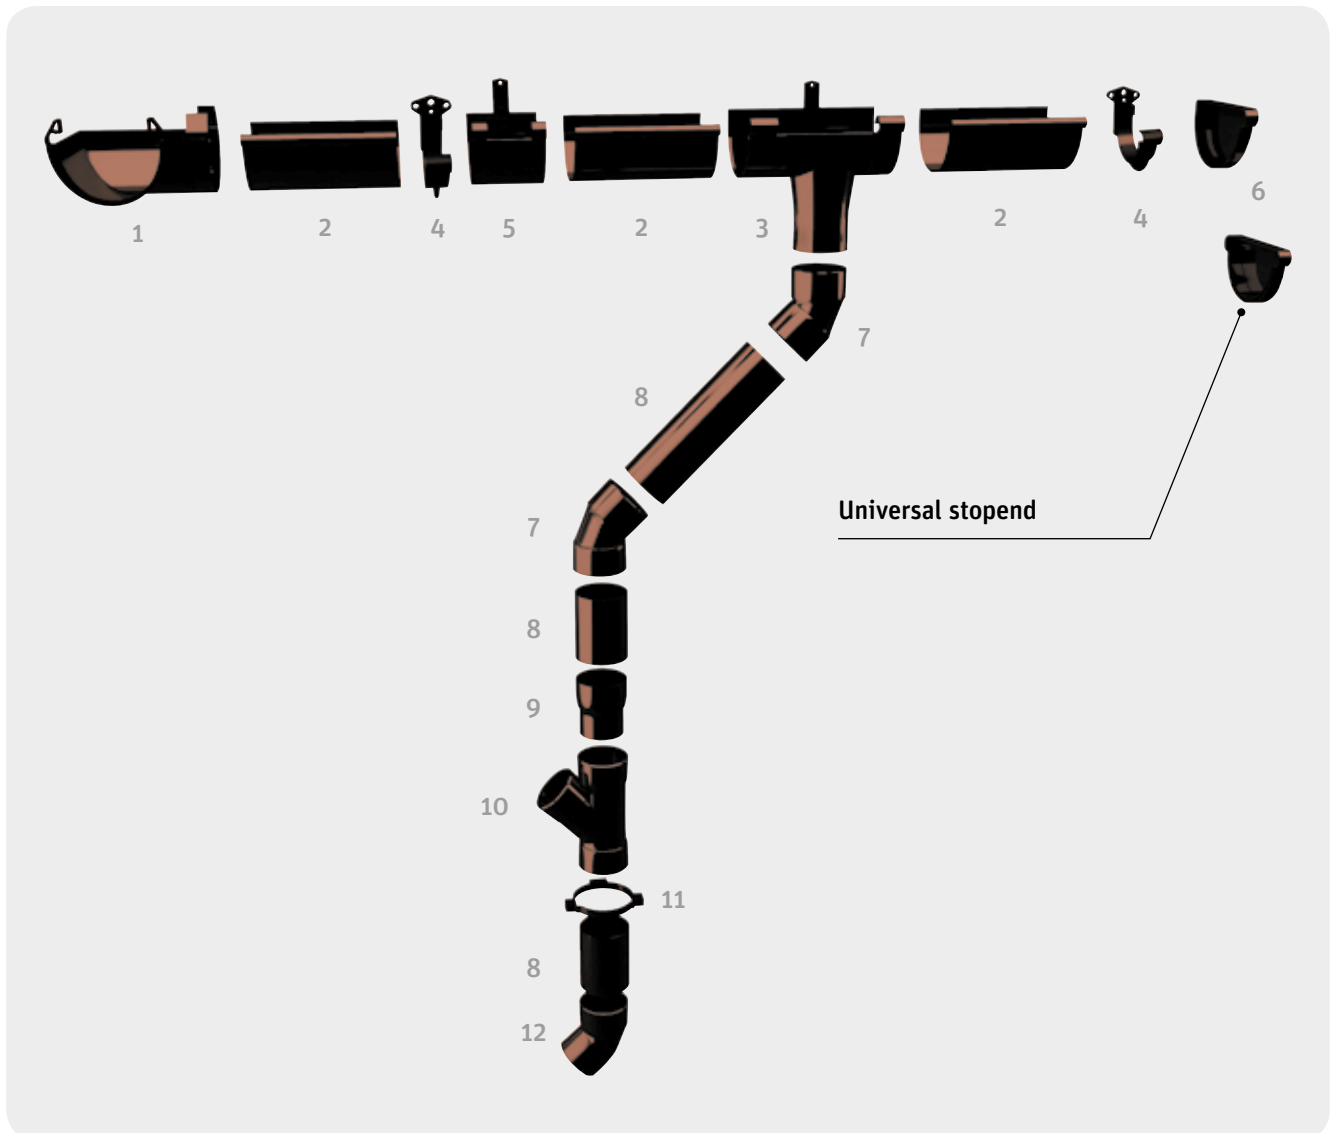

G125 rainwater system

1. Angle

2. Gutter

3. Outlet

4. Fascia bracket

5. Joint

6. Stop end

7. Bend

8. Raining pipe $\varnothing 80$ mm

9. Coupling

10. Branch

11. Pipe clip

12. Pipe shoe

G125 components

MODEL	DESCRIPTION	QTY / PACK	LENGTH / PACK	BOX DIMENSION	QTY / PALLET	LENGTH / PALLET	COLOR	ITEM NR	EAN13	LABEL LANGS.
	Gutter - 3 mt	10	30 mt	–	250	750 mt	○ white	338031253003660	8011963764672	–
	Gutter - 4 mt	10	40 mt	–	250	1.000 mt	○ white	330311254013301	5411175084309	–
	Gutter - 2 mt	10	20 mt	–	250	500 mt	● sand	330211252013301	3396046702549	–
	Gutter - 4 mt	10	40 mt	–	250	1.000 mt	● sand	330211254013301	3396046702525	–
	Gutter - 3 mt	10	30 mt	–	250	750 mt	● copper	330711253003660^(*)	8011963780290	–
	Gutter - 3 mt	10	30 mt	–	250	750 mt	● red	338051253003660	8011963764689	–
	Gutter - 3 mt	10	30 mt	–	250	750 mt	● brown	338011253003660	8011963764665	–
	Gutter - 3 mt	10	30 mt	–	250	750 mt	● anthracite coex	338061253017600	8011963764696	–
	Gutter - 2 mt	10	20 mt	–	250	500 mt	● graphite	331011252013301	8011963771847	–
	Gutter - 4 mt	10	40 mt	–	250	1.000 mt	● graphite	331011254013301	8011963771854	–
	Gutter - 2 mt	10	20 mt	–	250	500 mt	● light grey	330411252013301	3396046702532	–
	Gutter - 4 mt	10	40 mt	–	250	1.000 mt	● light grey	330411254013301	3396046702518	–
	Raining pipe ø80 - 3mt	10	30 mt	–	125	375 mt	○ white	308030803006600	8011963764719	FR, ES, PT, UK
	Raining pipe ø80 - 4mt	10	40 mt	–	180	540 mt	○ white	308030804015301	3396046710834	FR, ES, UK, IT
	Raining pipe ø80 - 2mt	10	20 mt	–	180	360 mt	● sand	308020802015301	3396046710926	FR, ES, UK, IT
	Raining pipe ø80 - 3mt	10	30 mt	–	180	540 mt	● sand	308020803015301	3396046712029	FR, ES, UK, IT
	Raining pipe ø80 - 4mt	10	40 mt	–	180	540 mt	● sand	308020804015301	3396046710827	FR, ES, UK, IT
	Raining pipe ø80 - 3mt	10	30 mt	–	125	375 mt	● copper	300750803006600^(*)	8011963780306^(*)	PL, RO, UK, IT
	Raining pipe ø80 - 3mt	10	30 mt	–	125	375 mt	● red	308050803006600	8011963764726	PL, RO, UK, IT
	Raining pipe ø80 - 3mt	10	30 mt	–	125	375 mt	● brown	308010803006600	8011963764702	PL, RO, UK, IT
	Raining pipe ø80 - 3mt	10	30 mt	–	125	375 mt	● anthracite coex	308060803006600	8011963764733	FR, ES, PT, UK
	Raining pipe ø80 - 2mt	10	20 mt	–	180	360 mt	● graphite	308100802015301	8011963771823	FR, ES, UK, IT
	Raining pipe ø80 - 4mt	10	40 mt	–	180	540 mt	● graphite	308100804015301	8011963771830	FR, ES, UK, IT
	Raining pipe ø80 - 2mt	10	20 mt	–	180	360 mt	● light grey	308000802015301	3396046710919	FR, ES, UK, IT
	Raining pipe ø80 - 3mt	10	30 mt	–	180	540 mt	● light grey	308000803015301	3396046712036	FR, ES, UK, IT
	Raining pipe ø80 - 4mt	10	40 mt	–	180	540 mt	● light grey	308000804015301	3396046710810	FR, ES, UK, IT

(*) upon request