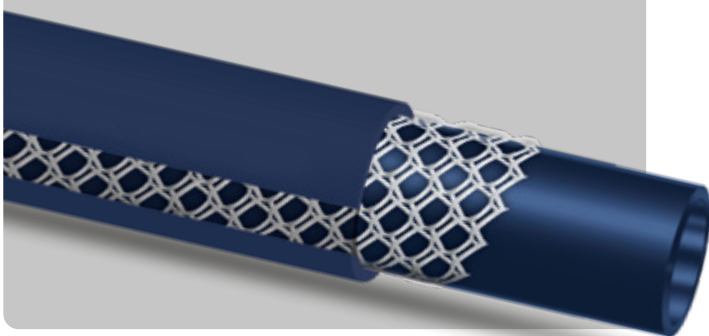

fitt Food & beverage solutions

fitt pure

fitt®
Flowing forward

1.1 / Fitt pure

Innovative drinking water hose **certified KTW-A and DVGW W270**, and compliance with **European Regulation 10/2011 for food liquids passage (simulants A-B-C-D1)**. The hose has been certified at the German laboratory Hygiene Institute and complies with the strictest

German and European regulations of the food industry. FITT Pure, atoxic and patented plasticizer free, is **extremely flexible and resistant** thanks to the **TPE formulation** and the **NTS Plus mesh** that ensures **easy handling in all conditions, without knots and twists**.

SMOOTH INTERNAL
SURFACE

COLD FLEXIBILITY

UV RESISTANCE

WORKING
TEMPERATURE

-30°C / +70°C

BEER

SOFT DRINKS

WATER

MILK

1.2 / technology

SCAN
FOR MORE INFO

TECHNOLOGY / CERTIFICATIONS

double helical mesh in polyester for food contact, no fold no twist

KTW-A: German certification for the passage of drinking water: certifies that there is no migration of substances from the hose to drinking water. Certified by Hygiene Institut.