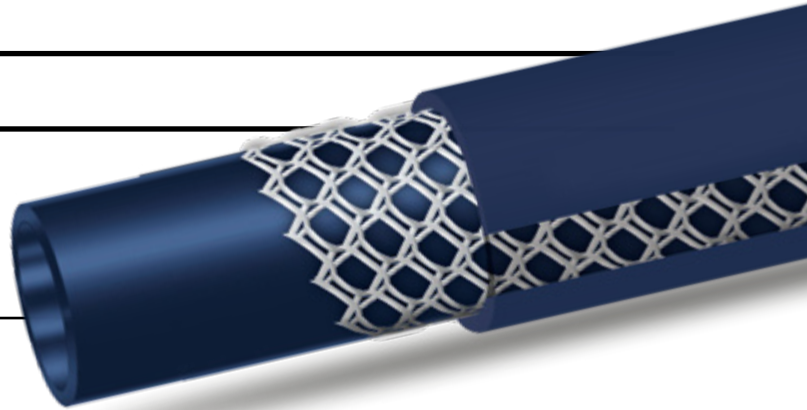

SMOOTH INTERNAL
SURFACE

COLD FLEXIBILITY

UV RESISTANCE

WORKING
TEMPERATURE

-30°C / +70°C

BEER

SOFT DRINKS

WATER

MILK

1.2 / technology

SCAN
FOR MORE INFO

TECHNOLOGY / CERTIFICATIONS

double helical mesh in polyester for food contact, no fold no twist

KTW-A: German certification for the passage of drinking water: certifies that there is no migration of substances from the hose to drinking water. Certified by Hygiene Institut.